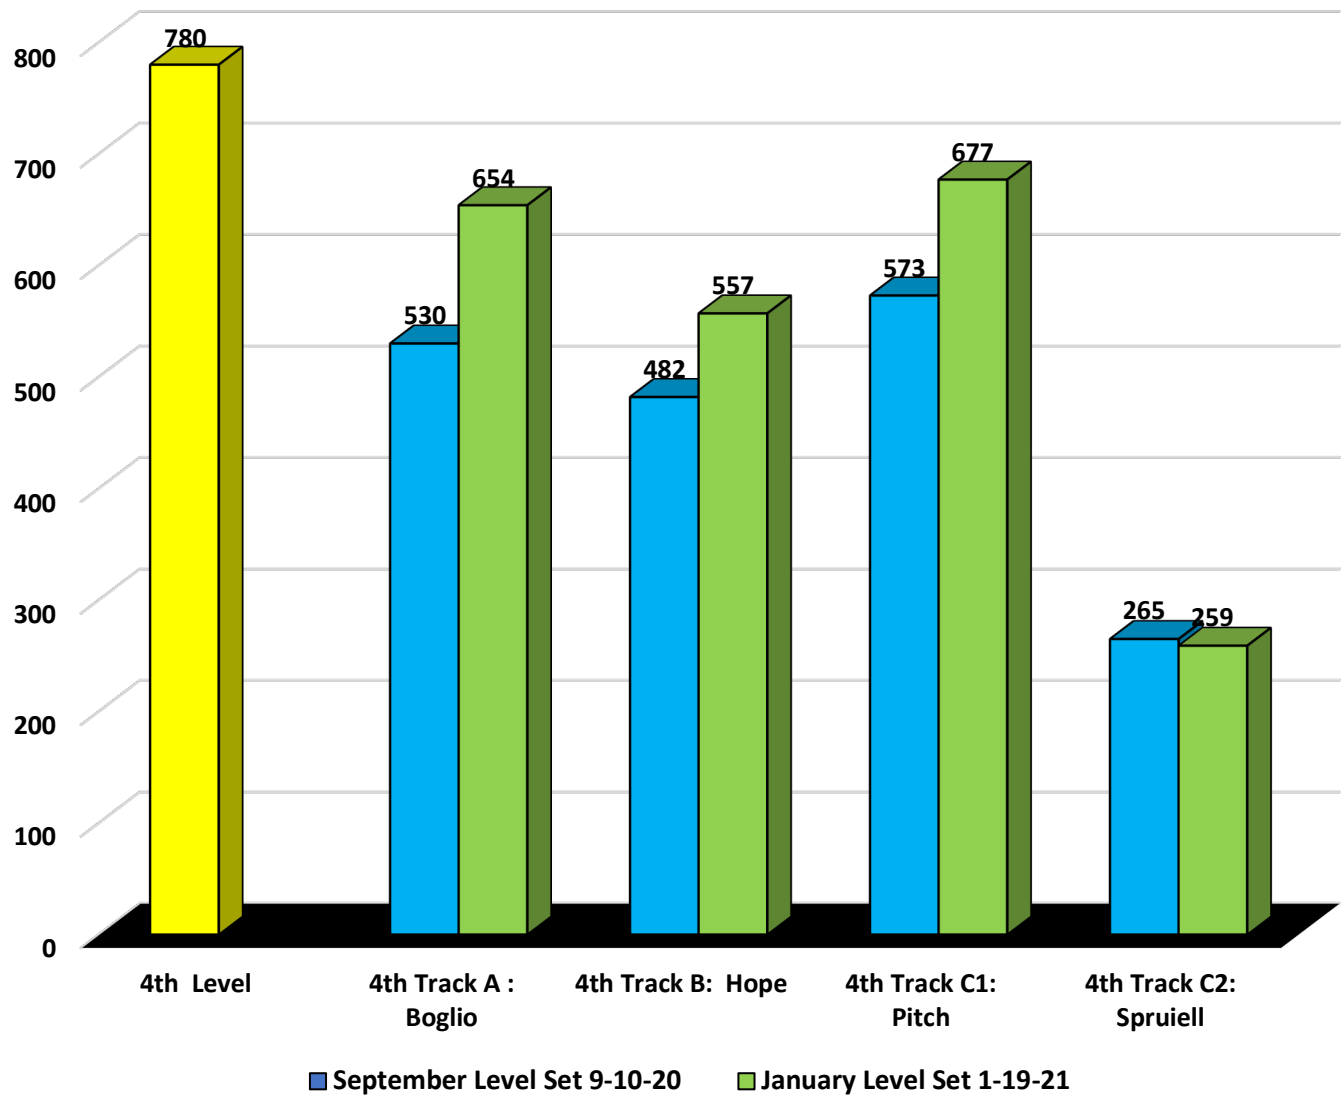

Peninsula Preparatory Academy Charter School
ACHIEVE3000 (REMOTE LEARNING)

2020-2021

3 rd Grade Total Track Growth	
Track A	+60
Track B	+91
Track C1	+91

Peninsula Preparatory Academy Charter School
ACHIEVE3000 (REMOTE LEARNING)

2020-2021

**4th Grade Achieve3000 Lexile comparison of September and January
 Level Set Growth**

4th Grade Total Track Growth	
Track A	+124
Track B	+75
Track C1	+104
Track C2	-6

Peninsula Preparatory Academy Charter School
ACHIEVE3000 (REMOTE LEARNING)

2020-2021

**5th Grade Achieve3000 Lexile comparison of September and January
 Level Set Growth**

5th Grade Total Track Growth	
Track A	+42
Track B	+59
Track C1	+127
Track C2	+26