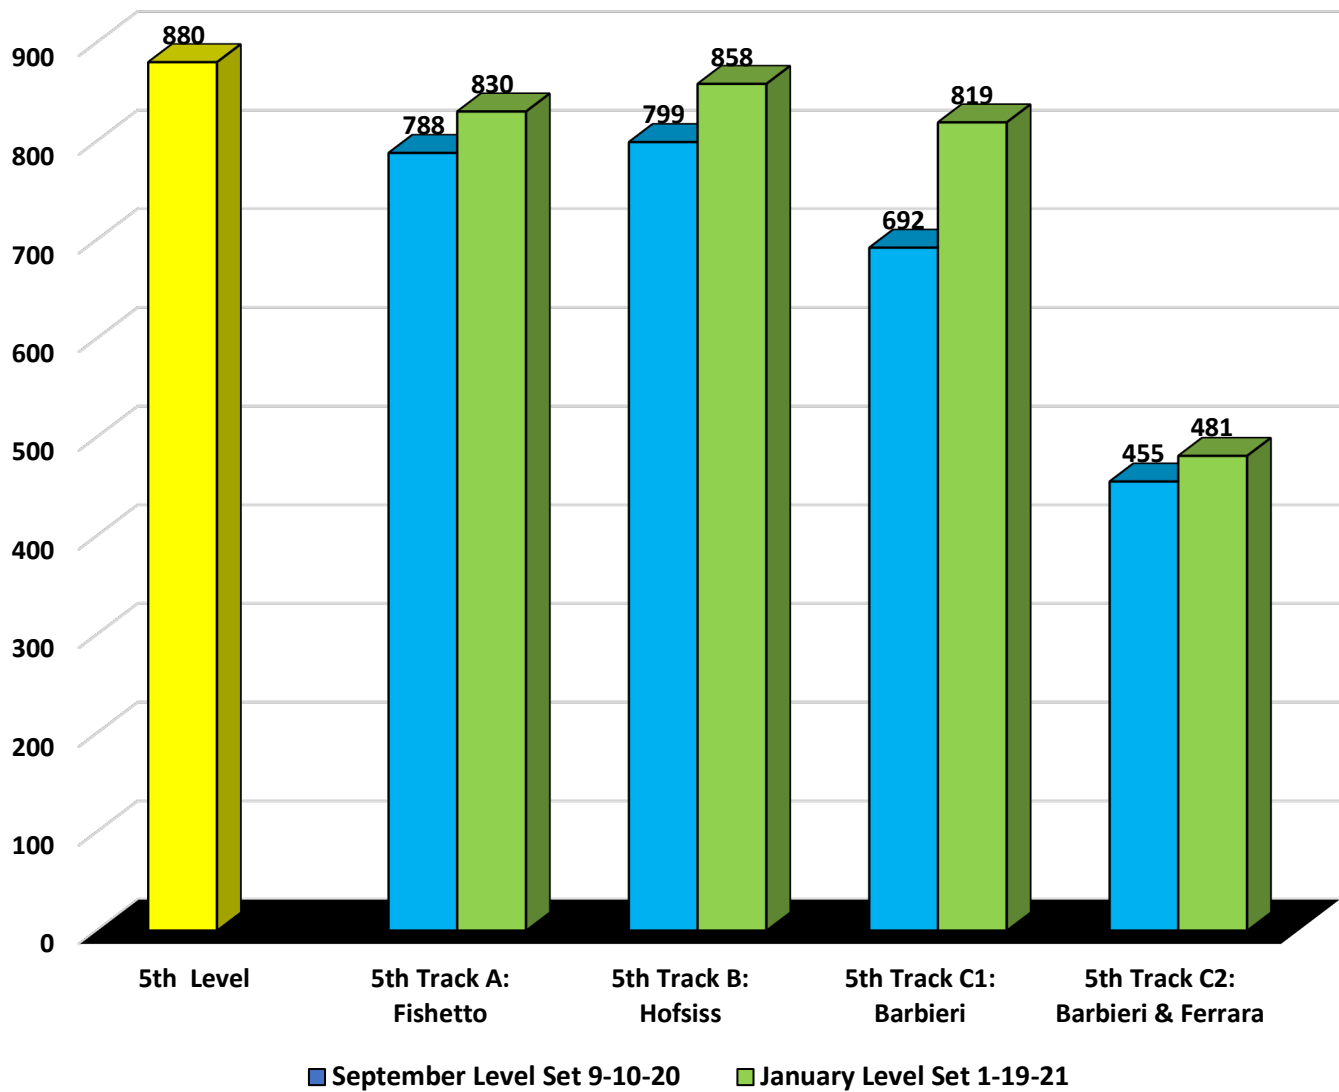

2020-2021

**4th Grade Achieve3000 Lexile comparison of September and January
 Level Set Growth**

4th Grade Total Track Growth	
Track A	+124
Track B	+75
Track C1	+104
Track C2	-6

Peninsula Preparatory Academy Charter School
ACHIEVE3000 (REMOTE LEARNING)

2020-2021

**5th Grade Achieve3000 Lexile comparison of September and January
 Level Set Growth**

5th Grade Total Track Growth	
Track A	+42
Track B	+59
Track C1	+127
Track C2	+26