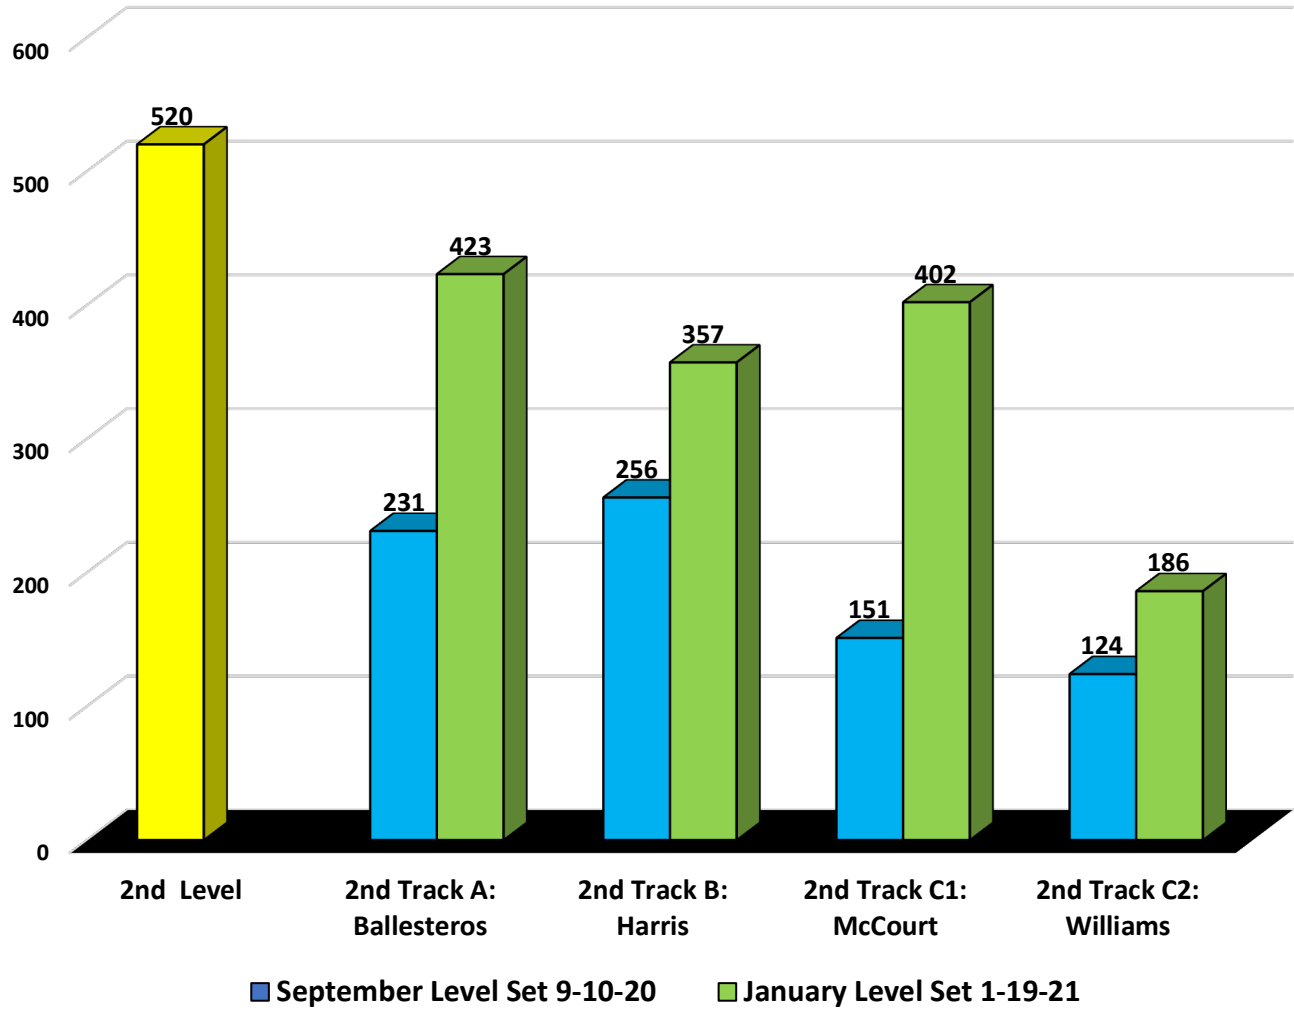

Peninsula Preparatory Academy Charter School
ACHIEVE3000 (REMOTE LEARNING)

2020-2021

2nd Grade Achieve3000 Lexile comparison of September and January Level Set Growth

2nd Grade Total Track Growth	
Track A	+192
Track B	+101
Track C1	+251
Track C2	+62

Peninsula Preparatory Academy Charter School
ACHIEVE3000 (REMOTE LEARNING)

2020-2021

3 rd Grade Total Track Growth	
Track A	+60
Track B	+91
Track C1	+91

Peninsula Preparatory Academy Charter School
ACHIEVE3000 (REMOTE LEARNING)

2020-2021

**4th Grade Achieve3000 Lexile comparison of September and January
 Level Set Growth**

4th Grade Total Track Growth	
Track A	+124
Track B	+75
Track C1	+104
Track C2	-6

Peninsula Preparatory Academy Charter School
ACHIEVE3000 (REMOTE LEARNING)

2020-2021

**5th Grade Achieve3000 Lexile comparison of September and January
 Level Set Growth**

5th Grade Total Track Growth	
Track A	+42
Track B	+59
Track C1	+127
Track C2	+26