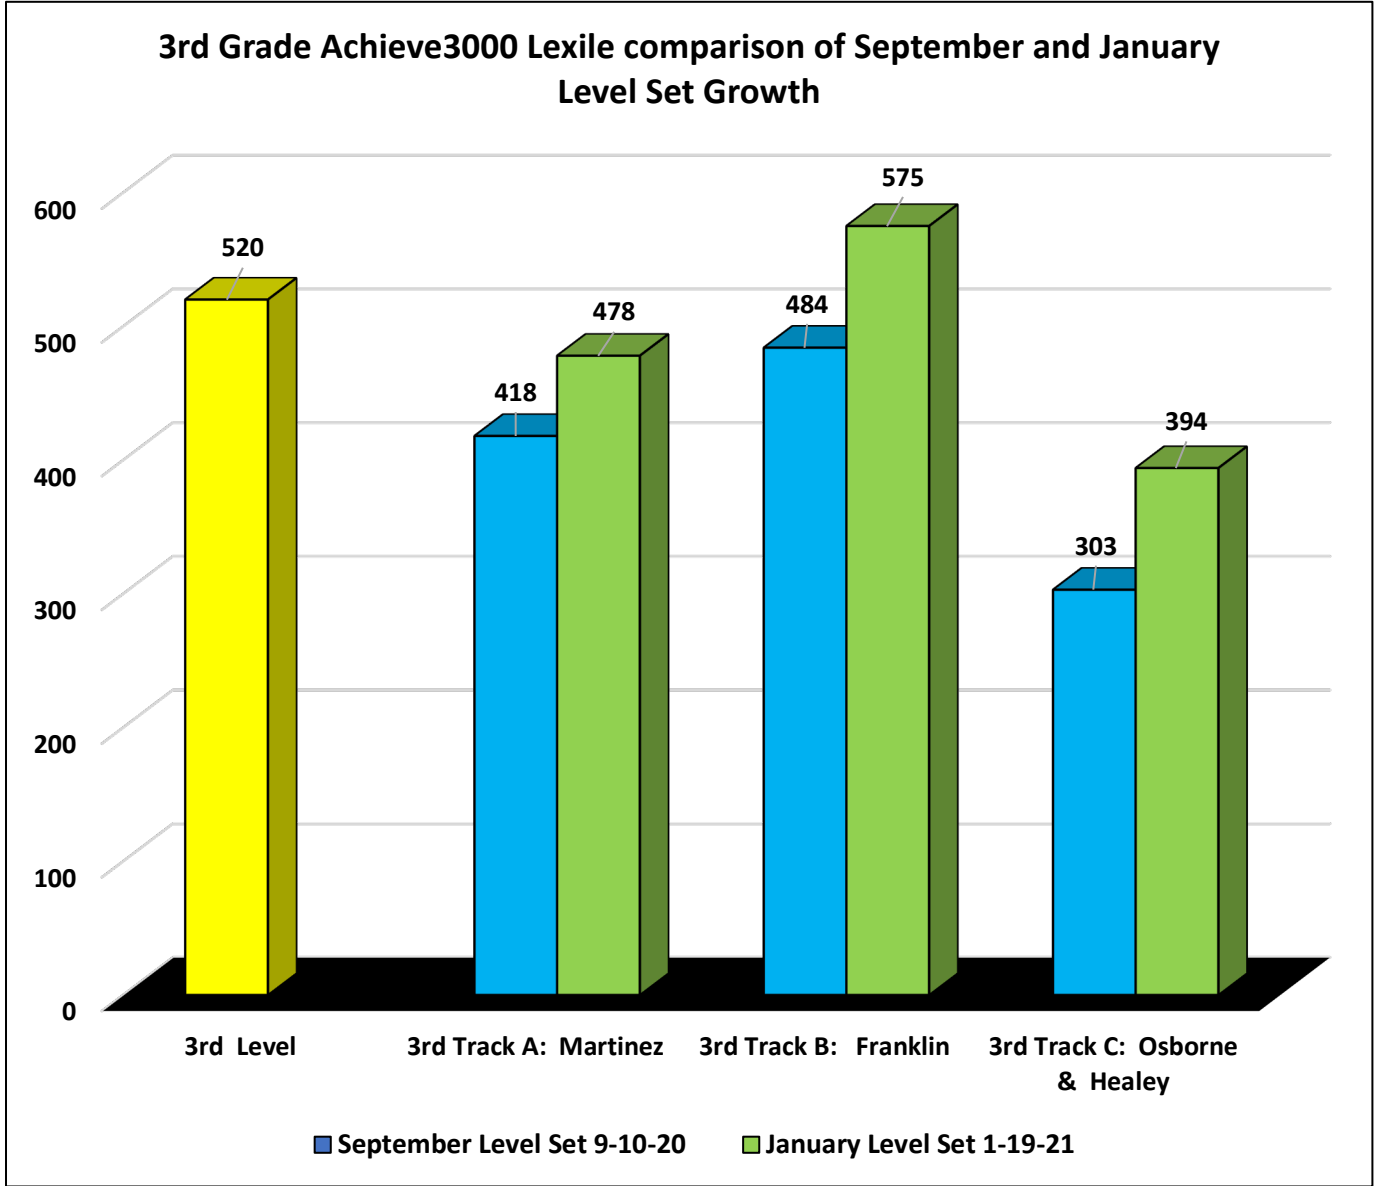

Peninsula Preparatory Academy Charter School
ACHIEVE3000 (REMOTE LEARNING)

2020-2021

2nd Grade Achieve3000 Lexile comparison of September and January Level Set Growth

2nd Grade Total Track Growth	
Track A	+192
Track B	+101
Track C1	+251
Track C2	+62

Peninsula Preparatory Academy Charter School
ACHIEVE3000 (REMOTE LEARNING)

2020-2021

3 rd Grade Total Track Growth	
Track A	+60
Track B	+91
Track C1	+91

Peninsula Preparatory Academy Charter School
ACHIEVE3000 (REMOTE LEARNING)

2020-2021

**4th Grade Achieve3000 Lexile comparison of September and January
 Level Set Growth**

4th Grade Total Track Growth	
Track A	+124
Track B	+75
Track C1	+104
Track C2	-6

Peninsula Preparatory Academy Charter School
ACHIEVE3000 (REMOTE LEARNING)

2020-2021

**5th Grade Achieve3000 Lexile comparison of September and January
 Level Set Growth**

5th Grade Total Track Growth	
Track A	+42
Track B	+59
Track C1	+127
Track C2	+26