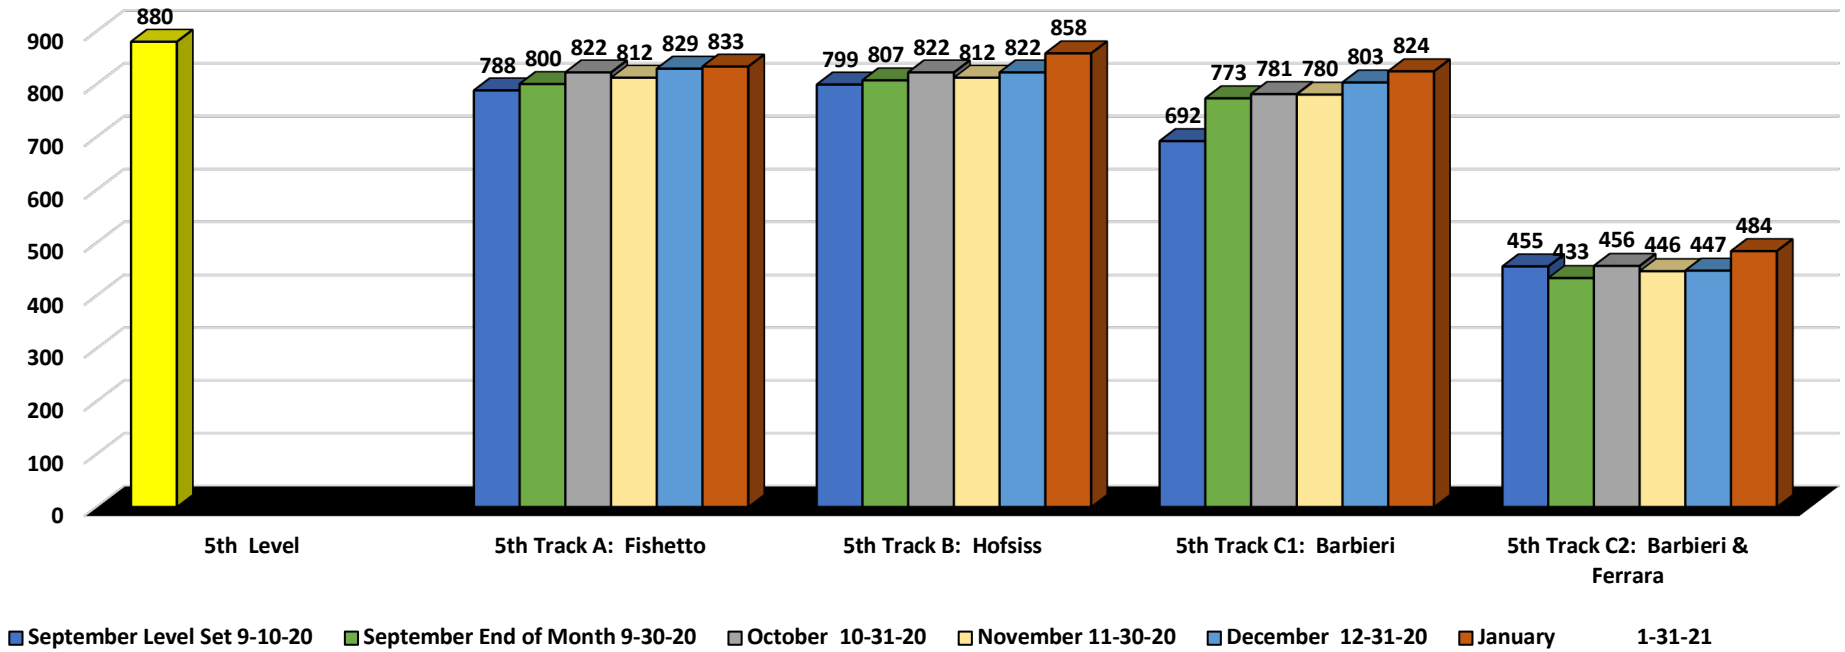

Peninsula Preparatory Academy Charter School
ACHIEVE3000 (REMOTE LEARNING)

2020-2021

**4th Grade Achieve3000 January End of Month Level Changes
 (Remote Learning)**

Monthly Growth Breakdown by class	September Level Set Score 9-10-20	September Growth 9-30-20	October Growth 10-31-20	November Growth 11-30-20	December Growth 12-31-20	January Growth 1-31-21
4th Level	780					
4th Track A : Boglio	530	+13	+21	-1	+32	+58
4th Track B: Hope	482	+37	-17	+6	+9	+46
4th Track C1: Pitch	573	+27	+25	+4	+18	+38
4th Track C2: Spruiell	265	+1	-29	+14	-16	+33

Peninsula Preparatory Academy Charter School
ACHIEVE3000 (REMOTE LEARNING)

2020-2021

**5th Grade Achieve3000 January End of Month Level Changes
 (Remote Learning)**

Monthly Growth Breakdown by class	September Level Set Score 9-10-20	September Growth 9-30-20	October Growth 10-31-20	November Growth 11-30-20	December Growth 12-31-20	January Growth 1-31-21
5th Level	880					
5th Track A: Fishetto	788	+12	+22	-10	+17	+4
5th Track B: Hofsiss	799	+8	+15	-10	+10	+36
5th Track C1: Barbieri	692	+81	+8	-1	+23	+21
5th Track C2: Barbieri & Ferrara	455	-22	+23	-10	+1	+37