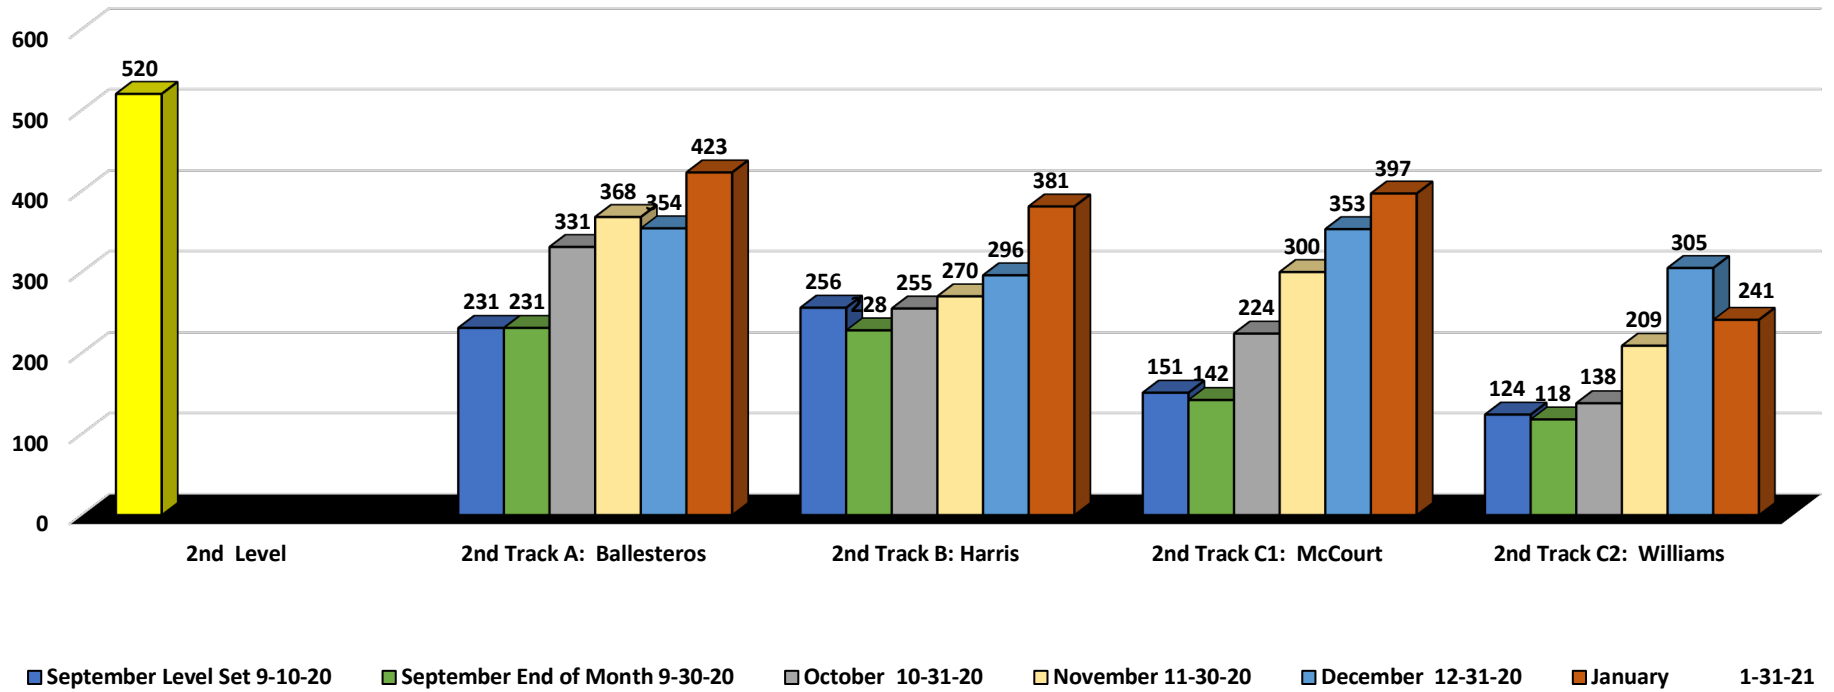

Peninsula Preparatory Academy Charter School
ACHIEVE3000 (REMOTE LEARNING)

2020-2021

**2nd grade Achieve3000 January End of Month Level Changes
 (Remote Learning)**

Monthly Growth Breakdown by class	September Level Set Score 9-10-20	September Growth 9-30-20	October Growth 10-31-20	November Growth 11-30-20	December Growth 12-31-20	January Growth 1-31-21
2nd Level	520					
2nd Track A: Ballesteros	231	+0	+100	+38	-14	+69
2nd Track B: Harris	256	-28	+27	+15	+26	+85
2nd Track C1: McCourt	151	-9	+82	+76	+53	+44
2nd Track C2: Williams	124	-6	+20	+71	+96	-64

Peninsula Preparatory Academy Charter School
ACHIEVE3000 (REMOTE LEARNING)

2020-2021

Monthly Growth Breakdown by class	September Level Set Score 9-10-20	September Growth 9-30-20	October Growth 10-31-20	November Growth 11-30-20	December Growth 12-31-20	January Growth 1-31-21
3rd Level	520					
3rd Track A: Martinez	418	+68	-47	+6	+7	+23
3rd Track B: Franklin	484	-67	+109	+14	+21	+19
3rd Track C: Osborne & Healey	303	+0	+33	+17	+7	+46

Peninsula Preparatory Academy Charter School
ACHIEVE3000 (REMOTE LEARNING)

2020-2021

**4th Grade Achieve3000 January End of Month Level Changes
 (Remote Learning)**

Monthly Growth Breakdown by class	September Level Set Score 9-10-20	September Growth 9-30-20	October Growth 10-31-20	November Growth 11-30-20	December Growth 12-31-20	January Growth 1-31-21
4th Level	780					
4th Track A : Boglio	530	+13	+21	-1	+32	+58
4th Track B: Hope	482	+37	-17	+6	+9	+46
4th Track C1: Pitch	573	+27	+25	+4	+18	+38
4th Track C2: Spruiell	265	+1	-29	+14	-16	+33