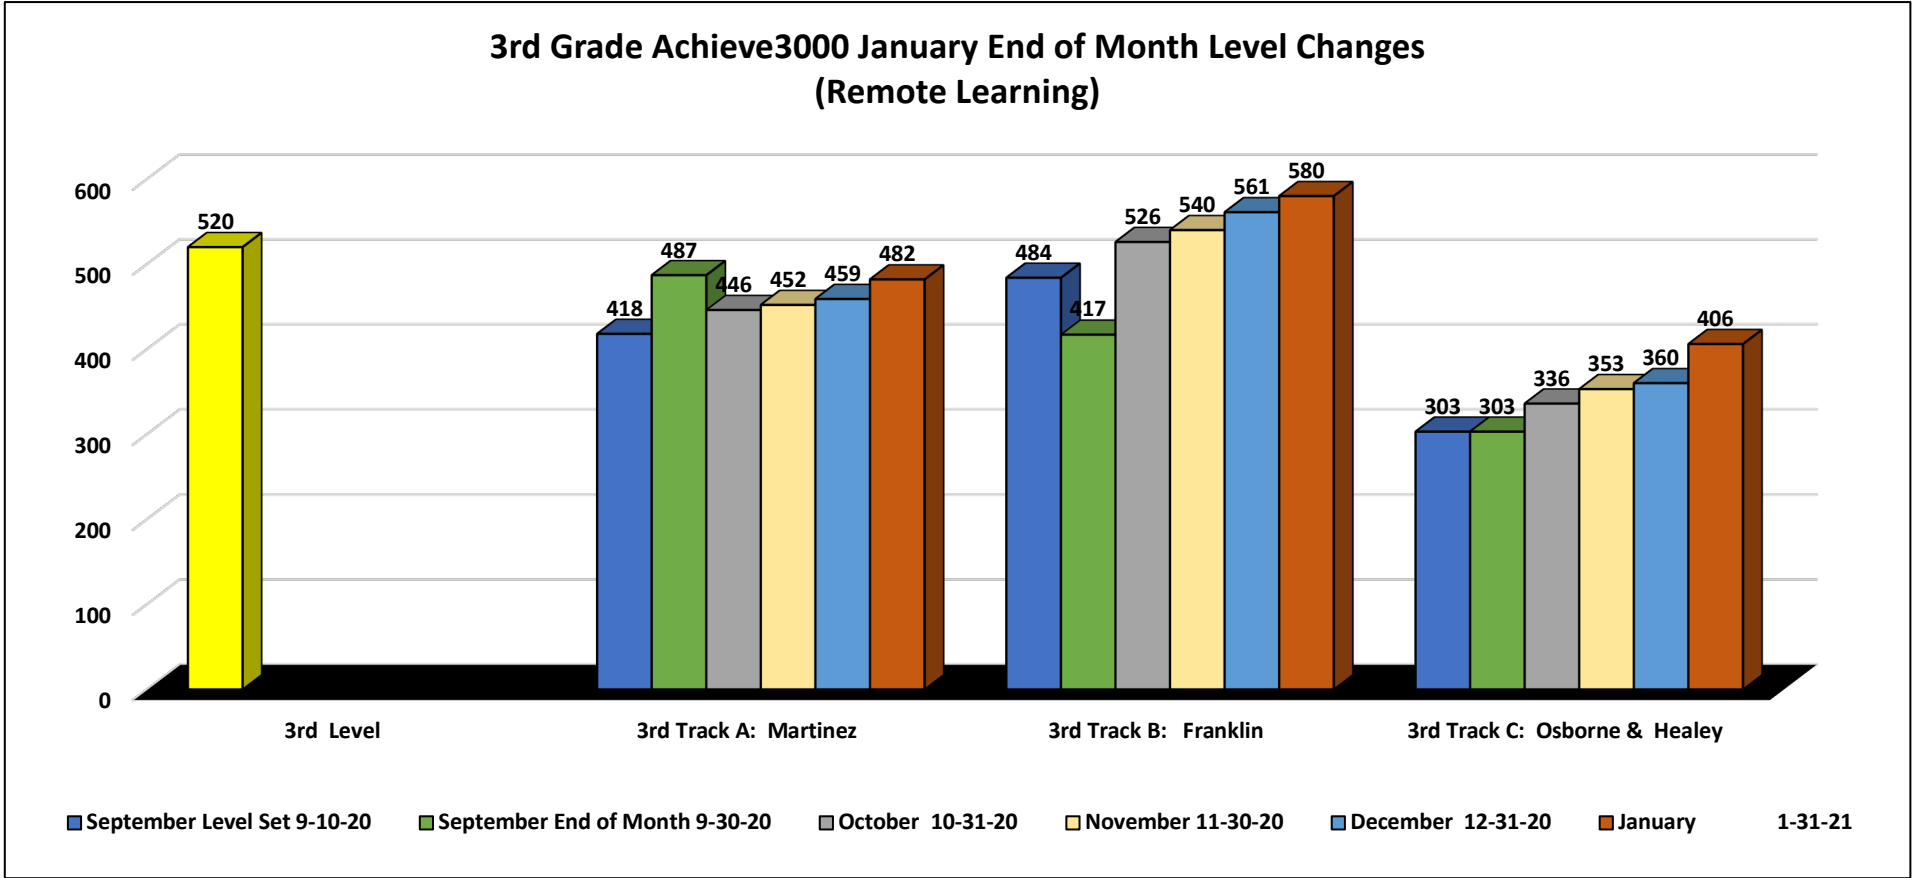

Peninsula Preparatory Academy Charter School
ACHIEVE3000 (REMOTE LEARNING)

2020-2021

**2nd grade Achieve3000 January End of Month Level Changes
 (Remote Learning)**

Monthly Growth Breakdown by class	September Level Set Score 9-10-20	September Growth 9-30-20	October Growth 10-31-20	November Growth 11-30-20	December Growth 12-31-20	January Growth 1-31-21
2nd Level	520					
2nd Track A: Ballesteros	231	+0	+100	+38	-14	+69
2nd Track B: Harris	256	-28	+27	+15	+26	+85
2nd Track C1: McCourt	151	-9	+82	+76	+53	+44
2nd Track C2: Williams	124	-6	+20	+71	+96	-64

Peninsula Preparatory Academy Charter School
ACHIEVE3000 (REMOTE LEARNING)

2020-2021

Monthly Growth Breakdown by class	September Level Set Score 9-10-20	September Growth 9-30-20	October Growth 10-31-20	November Growth 11-30-20	December Growth 12-31-20	January Growth 1-31-21
3rd Level	520					
3rd Track A: Martinez	418	+68	-47	+6	+7	+23
3rd Track B: Franklin	484	-67	+109	+14	+21	+19
3rd Track C: Osborne & Healey	303	+0	+33	+17	+7	+46

Peninsula Preparatory Academy Charter School
ACHIEVE3000 (REMOTE LEARNING)

2020-2021

**4th Grade Achieve3000 January End of Month Level Changes
 (Remote Learning)**

Monthly Growth Breakdown by class	September Level Set Score 9-10-20	September Growth 9-30-20	October Growth 10-31-20	November Growth 11-30-20	December Growth 12-31-20	January Growth 1-31-21
4th Level	780					
4th Track A : Boglio	530	+13	+21	-1	+32	+58
4th Track B: Hope	482	+37	-17	+6	+9	+46
4th Track C1: Pitch	573	+27	+25	+4	+18	+38
4th Track C2: Spruiell	265	+1	-29	+14	-16	+33