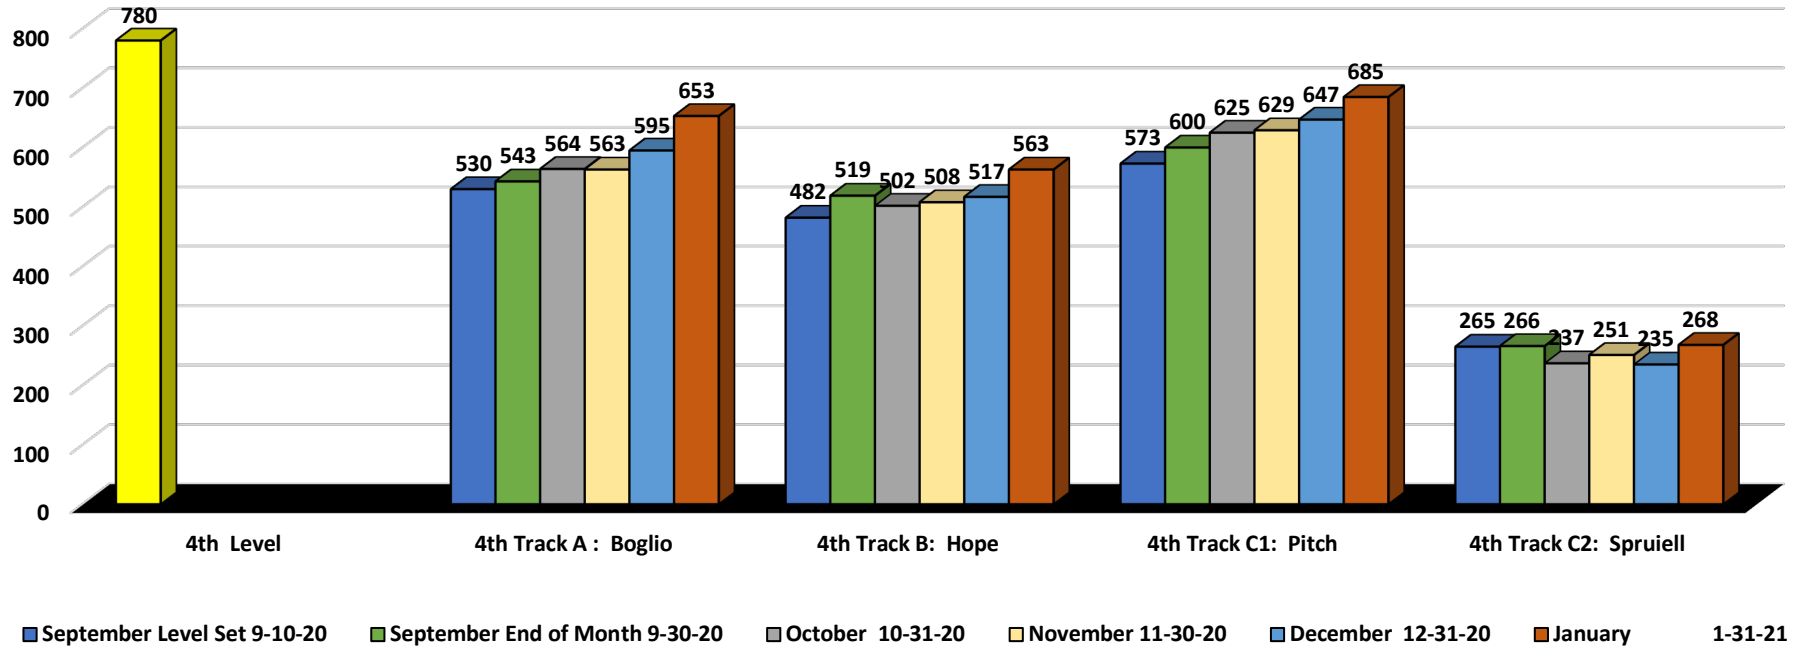

Peninsula Preparatory Academy Charter School
ACHIEVE3000 (REMOTE LEARNING)

2020-2021

**2nd grade Achieve3000 January End of Month Level Changes
 (Remote Learning)**

Monthly Growth Breakdown by class	September Level Set Score 9-10-20	September Growth 9-30-20	October Growth 10-31-20	November Growth 11-30-20	December Growth 12-31-20	January Growth 1-31-21
2nd Level	520					
2nd Track A: Ballesteros	231	+0	+100	+38	-14	+69
2nd Track B: Harris	256	-28	+27	+15	+26	+85
2nd Track C1: McCourt	151	-9	+82	+76	+53	+44
2nd Track C2: Williams	124	-6	+20	+71	+96	-64

Peninsula Preparatory Academy Charter School
ACHIEVE3000 (REMOTE LEARNING)

2020-2021

Monthly Growth Breakdown by class	September Level Set Score 9-10-20	September Growth 9-30-20	October Growth 10-31-20	November Growth 11-30-20	December Growth 12-31-20	January Growth 1-31-21
3rd Level	520					
3rd Track A: Martinez	418	+68	-47	+6	+7	+23
3rd Track B: Franklin	484	-67	+109	+14	+21	+19
3rd Track C: Osborne & Healey	303	+0	+33	+17	+7	+46

Peninsula Preparatory Academy Charter School
ACHIEVE3000 (REMOTE LEARNING)

2020-2021

**4th Grade Achieve3000 January End of Month Level Changes
 (Remote Learning)**

Monthly Growth Breakdown by class	September Level Set Score 9-10-20	September Growth 9-30-20	October Growth 10-31-20	November Growth 11-30-20	December Growth 12-31-20	January Growth 1-31-21
4th Level	780					
4th Track A : Boglio	530	+13	+21	-1	+32	+58
4th Track B: Hope	482	+37	-17	+6	+9	+46
4th Track C1: Pitch	573	+27	+25	+4	+18	+38
4th Track C2: Spruiell	265	+1	-29	+14	-16	+33