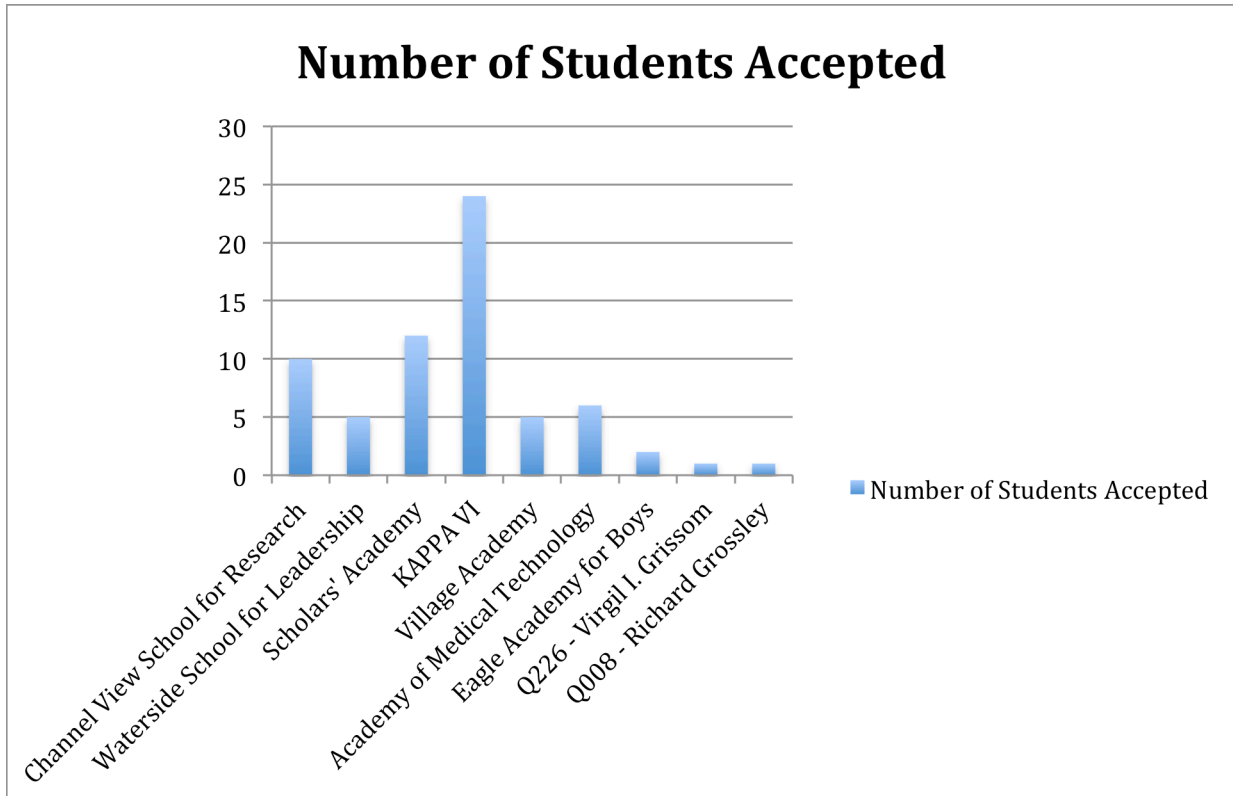

Director of Student & Family Support Monthly Report

May 2015

Middle School

	Number of Students Accepted
Channel View School for Research	10
Waterside School for Leadership	5
Scholars' Academy	12
KAPPA VI	24
Village Academy	5
Academy of Medical Technology	6
Eagle Academy for Boys	2
Q226 - Virgil I. Grissom	1
Q008 - Richard Grossley	1